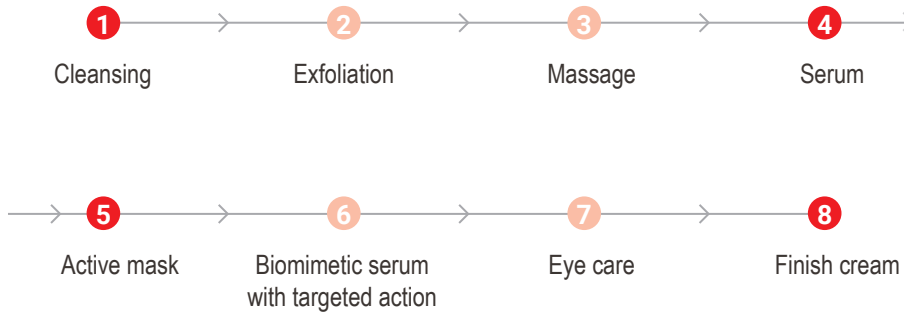

PRICE LIST 2023

STRUCTURE OF PROCEDURE PROTOCOLS

- Main, mandatory steps
- Additional, individual steps

Derma Series procedure protocols have clear and understandable structure. Four mandatory steps guarantee the achievement of the declared result. And four additional steps, you can add based on your individual judgement. However, each of them greatly increases the effectiveness of the procedure. It also helps you to adjust the cost and the duration of the treatment.

COST OF DERMA SERIES PROCEDURES

FACE CARE		
Procedures:	Cost of 4 MAIN STEPS	Cost of 8 STEPS (WITH ADDITIONAL STEPS)
Peel expert. Peel care	2,19 €	x
Seboregulation care for oily skin	1,80 €	3,94 €
Lifting anti-age care	2,89 €	5,06 €
Luxury anti-age care	2,89 €	5,06 €
Nourishing care with a corneotherapy effect	1,63 €	3,80 €
Moisturizing biorevitalizing care	2,89 €	5,06 €

BODY CARE	
Procedures:	Cost
Body care. Problematic zones	8,94 €
Body care. Express detox	6,55 €
Body care. SPA	12,95 €

Additional, individual steps to choose:		Products:	Dose for 1 procedure	Cost (with VAT) of 1 dose
2 step	EXFOLIATION	P200 SOFT-PEELING ENZYME MASK 200 ml	4 ml	0,50 €
3 step	DEEP PORE CLEANSING or MASSAGE	P100 DEEP CLEANSING JELLY- MASK 200 ml	6 ml	0,66 €
		P102 SILVERY MASSAGE GEL 50 ml	2 ml	0,58 €
6 step	CHOOSE: BIOMIMETIC OR CONDUCTIVE SERUM WITH TARGETED ACTION (based on indications)	M126 CONDUCTIVE LIFT-BOOSTER 30 ml	2 ml	0,97 €
		M127 CONDUCTIVE AQUA-BOOSTER 30 ml	2 ml	0,97 €
		M128 CONDUCTIVE CALM-BOOSTER 30 ml	2 ml	0,97 €
		NEW! HPR SERUM 30 ml	1,5 ml	0,99 €
		P 219 VITA-ACTIVE PEPTIDE SERUM 50 ml	2 ml	0,76 €
		P117 ANTI-WRINKLE SERUM 50 ml	2 ml	0,76 €
		P178 ANTI-RED CALMING SERUM 50 ml	2 ml	0,76 €
		P185 3D LIFT SERUM 50 ml	2 ml	0,68 €
7 step	EYE CARE	P204 MATRIX EYE CREAM 50 ml	0,5 ml	0,22 €